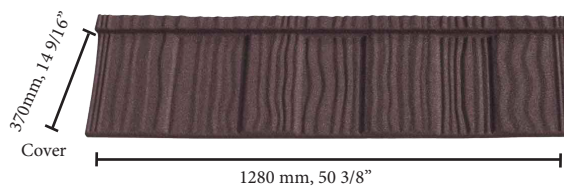

aka Shake FW, Wood

THE NEAT, CEDAR WOOD LOOK

The Metstar Shake is a perfect blend of an appealing rustic cedar wood look, with a neatly designed profile. You get the natural pattern and appearance of a perfect wood shake with the longevity and strength of a metal roof. With our stone coated finish many people cannot believe that the Metstar Shake is actually a metal roof.

Charcoal

Brown

Teak

OR

- Length of Cover 1340mm 50 3/8"
- Width of Cover 370mm 14 9/16"
- Panel Cover .473m² 5.1sqft.

- 26g Galvalume Steel
- Stone Coated Finish