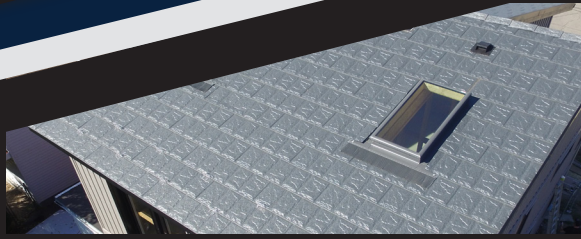

THE METSTAR

SLATE PLUS

SMOOTH

A Renaissance in Roofing

METSTAR[®] SLATE PLUS *Smooth*

A SLEEK SLATE LOOK WITH AN INNOVATIVE SMOOTH FINISH

The Metstar Slate Plus Smooth is designed for the simplest and most affordable metal roofing system possible, while still keeping an attractive look and lifetime durability. The Slate Plus is the only metal roof specifically designed to go over top of existing asphalt shingles, eliminating the need for a messy and costly tear off. It also features our hidden fastener.

Galvalume

Mixed Brown

Mixed Black

Solid Slate Grey

Compatible Installation Systems

Length of Cover 1280 mm 50 3/8" 20 panels/square
 Width of Cover 363 mm 14 5/16" 26g G90 Galvalume Steel
 Panel Cover 0.465m² 5sqft. Smooth Finish

Mixed Black

Mixed Brown

Solid Slate Grey

Solid Black

Solid Brown

Galvalume

*Panels appear different in different lighting, call us for a free sample
 ** The Slate Plus is also available in a Stone Coated Finish